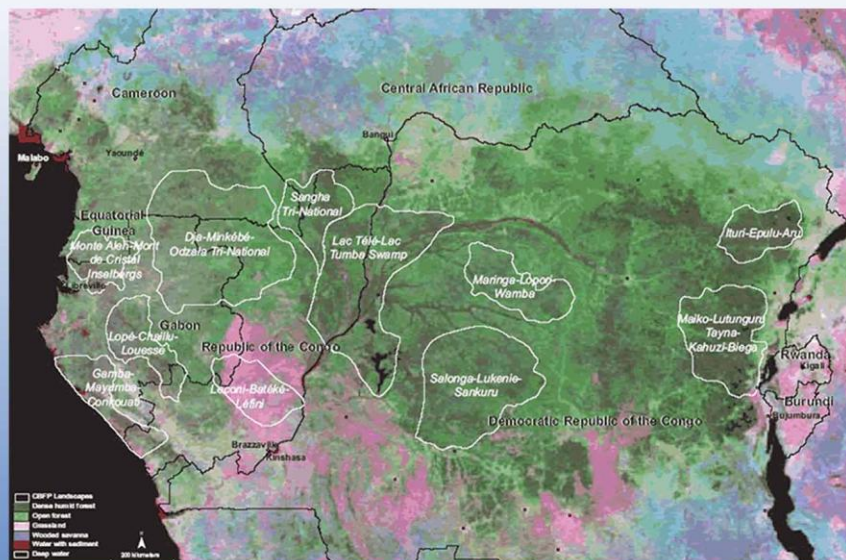

CONGO BASIN DAY

High Level Event

NATURE BASED SOLUTIONS PAVILION

September 5th, 2021 (2:30 pm - 3:15 pm) and (6:00pm-8:30pm)

CONGO BASIN

80 BILLION TCO2, NEARLY 10 YEARS OF TOTAL WORLDWIDE EMISSIONS

1st TROPICAL CARBON WELL IN THE WORLD,

AN EXCEPTIONAL BIODIVERSITY CAPITAL AT THE SERVICE OF HUMANITY TO PRESERVE

Co-Convened by : COMIFAC, CEEAC, PFBC, CAFI, GIZ and UICN

CONGO BASIN LANDSCAPES HIGH CONSERVATION VALUE